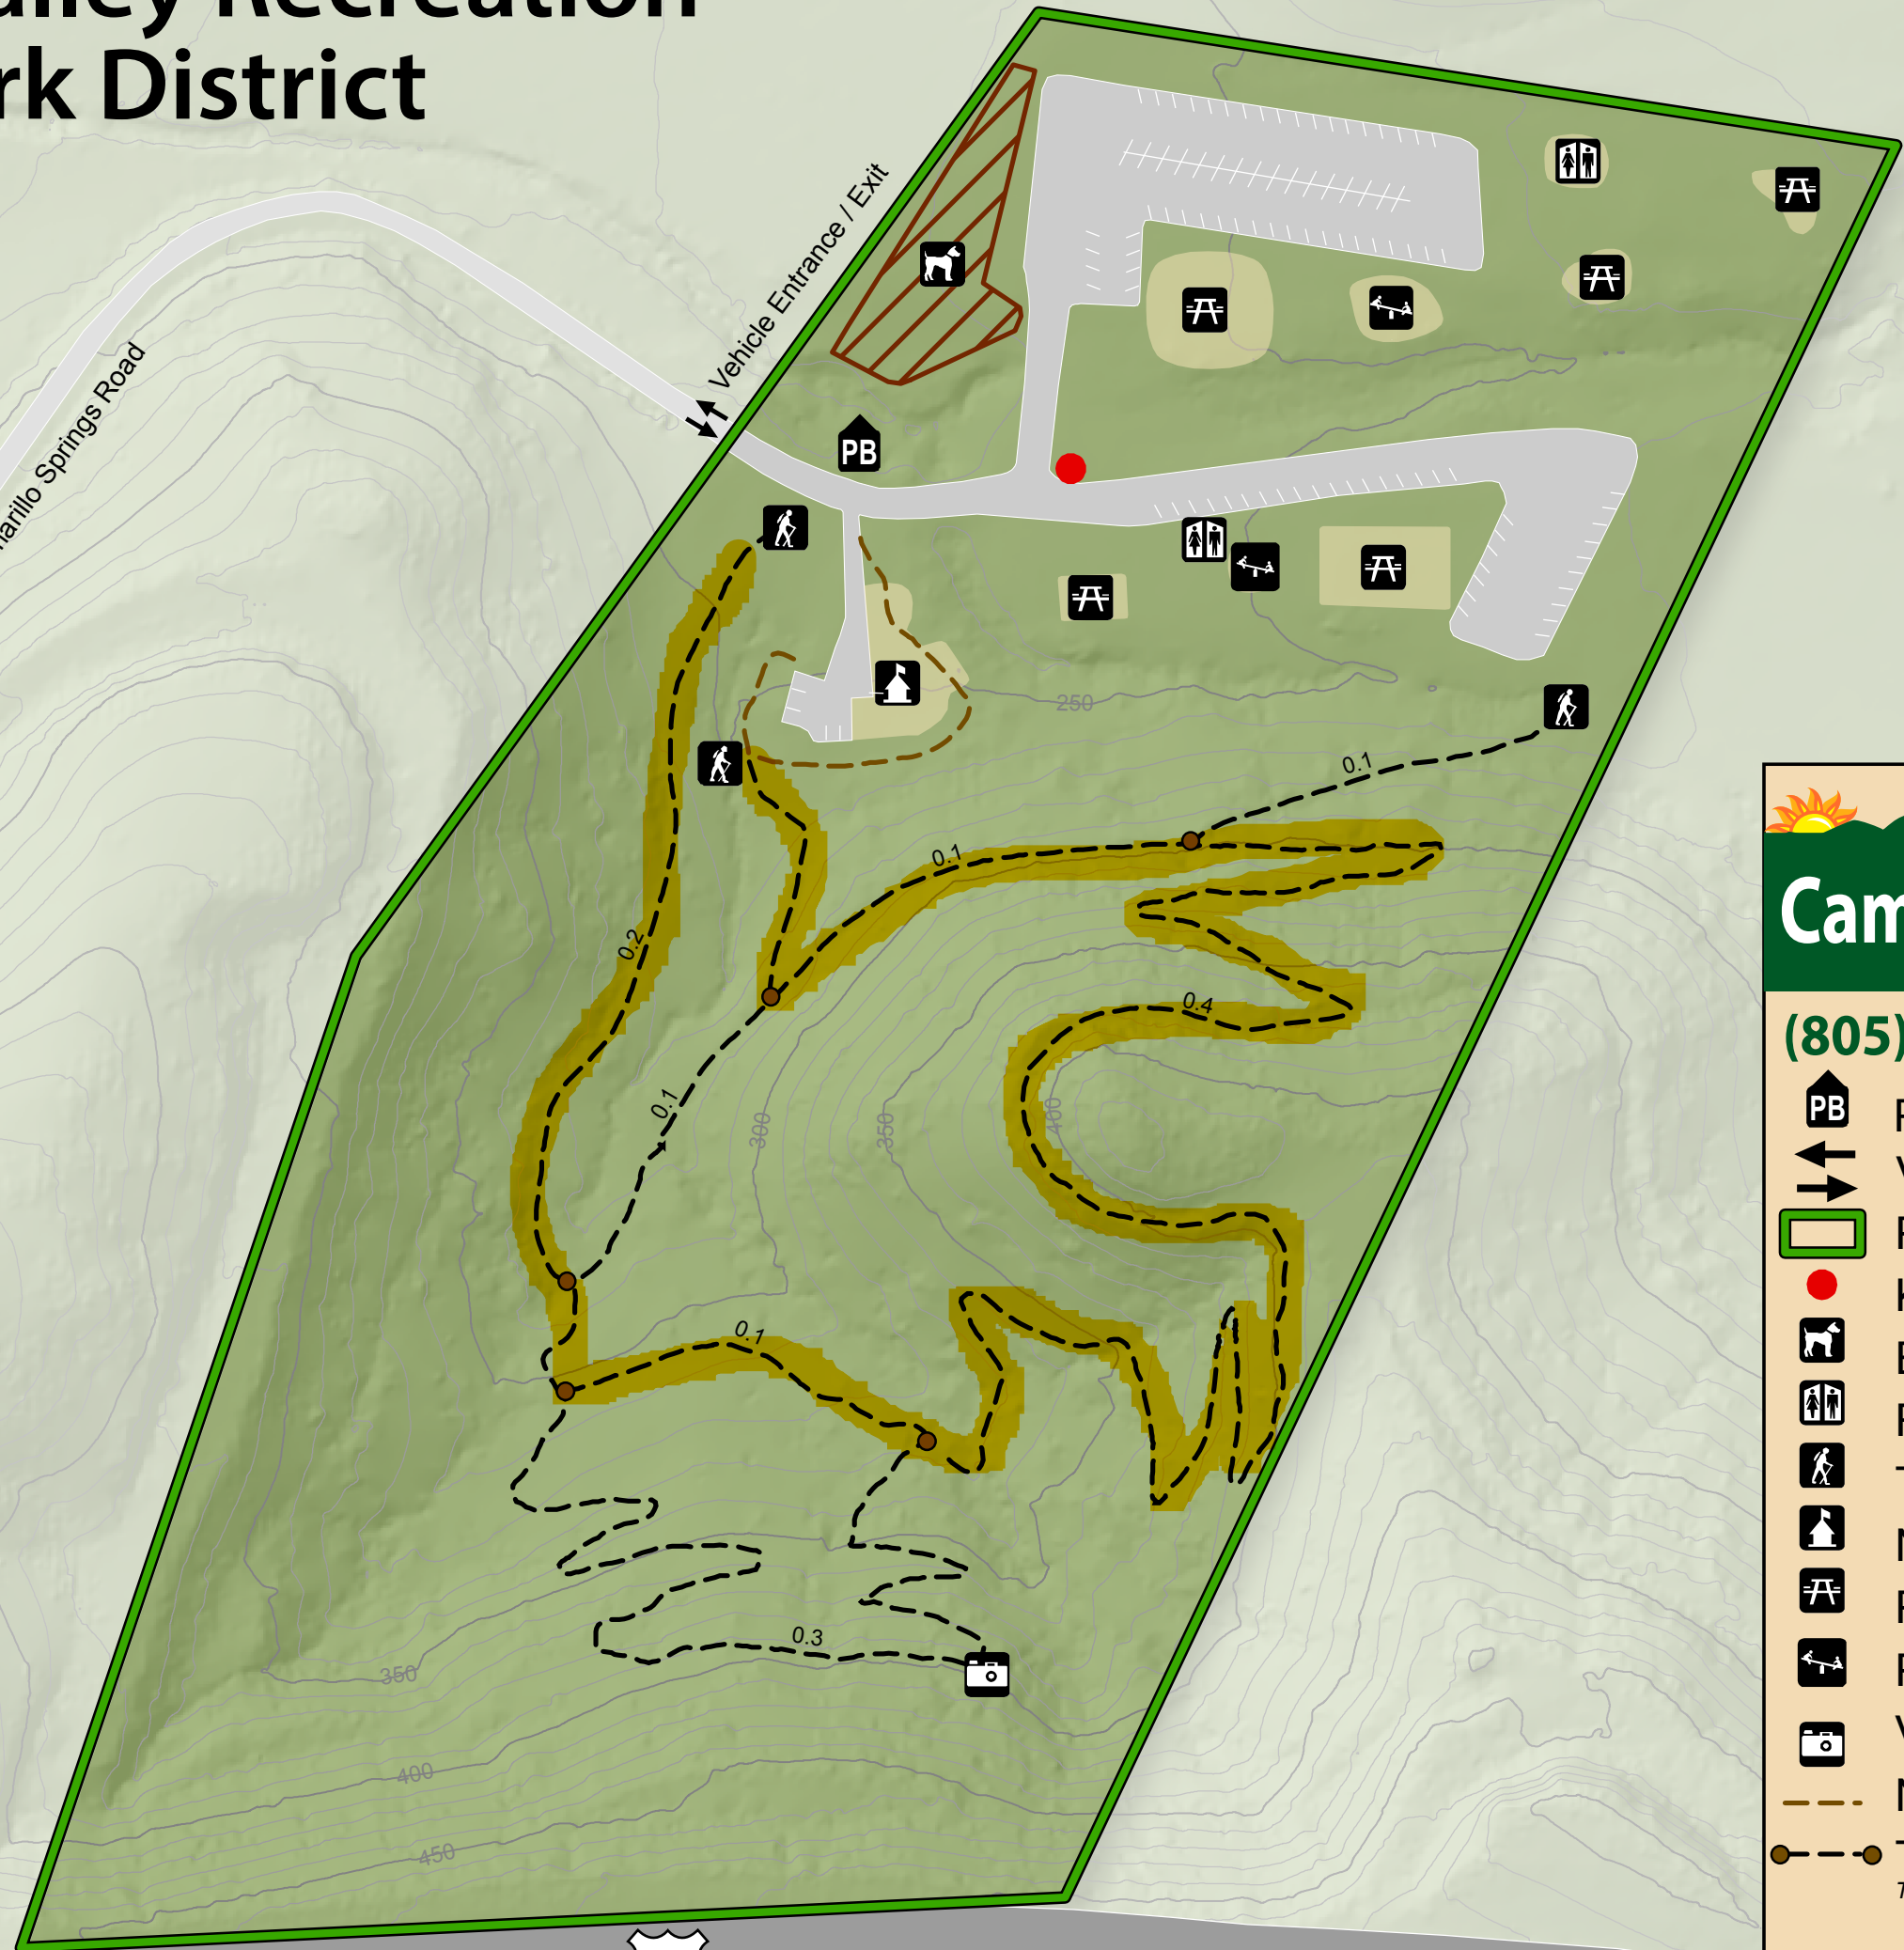

Pleasant Valley Recreation & Park District

To US 101

Camarillo Springs Road

Vehicle Entrance / Exit

Camarillo Grove Park

(805) 482-1996 • pvrpd.org

- Parking Booth
- Vehicle Entrance/Exit
- Park Boundary
- Kiosk
- Enclosed Dog Park
- Restroom
- Trailhead
- Nature Center
- Pavillion Area (Reservable)
- Playground Area
- View Point
- Nature Center Trail
- Trail
Trail distances are represented in miles

0 100 200 Feet
Map created by Rincon Consultants, Inc.